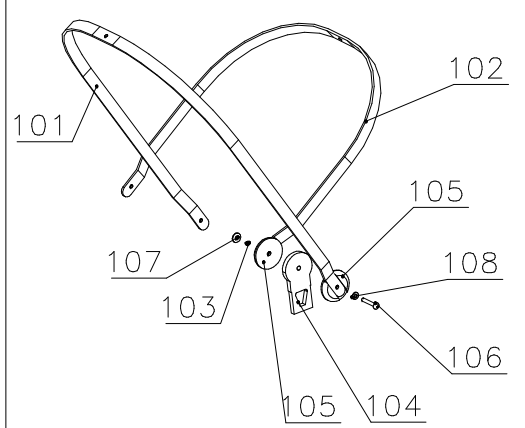

GROUP A (100)

GROUP B (200)

GROUP C (300)

SCALE:	AUTHOR: T. DVORSKÝ	DESC: T4X-MINI, T4C-MINI
	DATE: 17.3.2006	
		NAME: SEDAČKA/SEAT
		DRAWING NR.: SVR00007