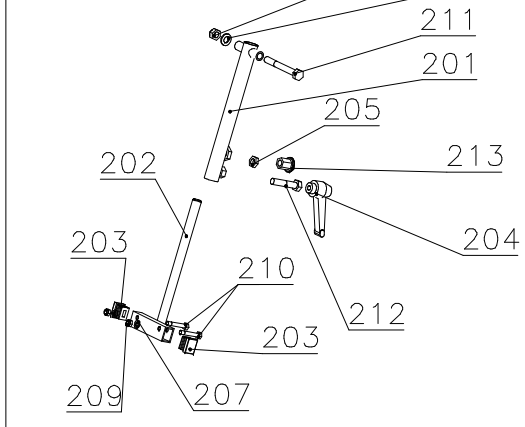

GROUP A (100)

GROUP B (200)

GROUP C (300)

SCALE:	AUTHOR: T. DVORSKÝ	DESC: T4X-MINI, T4C-MINI
	DATE: 17.3.2006	
		NAME: SEDAČKA/SEAT
		DRAWING NR.: SVR00007