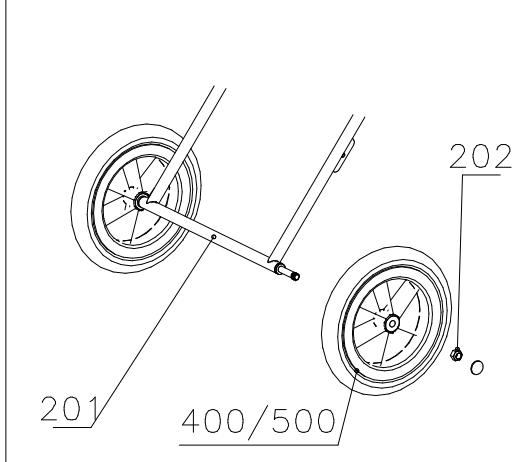

GROUP A/1 - ALTER 1 (100)

GROUP A/2 - ALTER 2 (200)

GROUP B (300)

GROUP C/1 - ALTER 1 (400)

GROUP C/2 - ALTER 2 (500)

GROUP B

GROUP A

400/500

SCALE:	AUTHOR: T. DVORSKÝ	DESC: T4X-STD, T4X-MINI
	DATE: 13.3.2006	
		NAME: PODVOZEK/CHASSIS DRAWING NR.: SVR00005