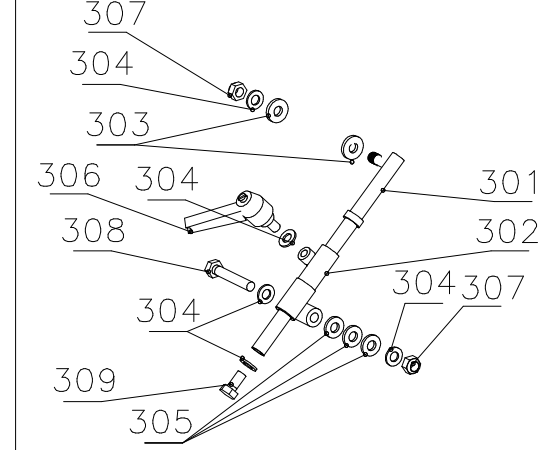

GROUP A/1 - ALTER 1 (100)

GROUP A/2 - ALTER 2 (200)

GROUP B (300)

GROUP C/1 - ALTER 1 (400)

GROUP C/2 - ALTER 2 (500)

GROUP B

GROUP A

400/500

SCALE:	AUTHOR: T. DVORSKÝ	DESC: T4X-STD, T4X-MINI
	DATE: 13.3.2006	
		NAME: PODVOZEK/CHASSIS DRAWING NR.: SVR00005