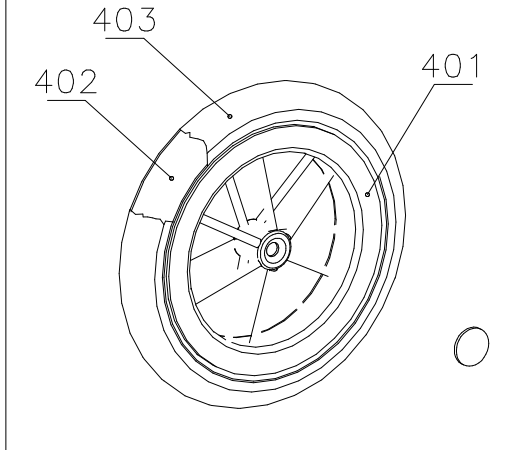

GROUP A/1 - ALTER 1 (100)

GROUP A/2 - ALTER 2 (200)

GROUP B (300)

GROUP C/1 - ALTER 1 (400)

GROUP C/2 - ALTER 2 (500)

GROUP B

GROUP A

400/500

SCALE:	AUTHOR: T. DVORSKÝ	DESC: T4X-STD, T4X-MINI
	DATE: 13.3.2006	
		NAME: PODVOZEK/CHASSIS DRAWING NR.: SVR00005