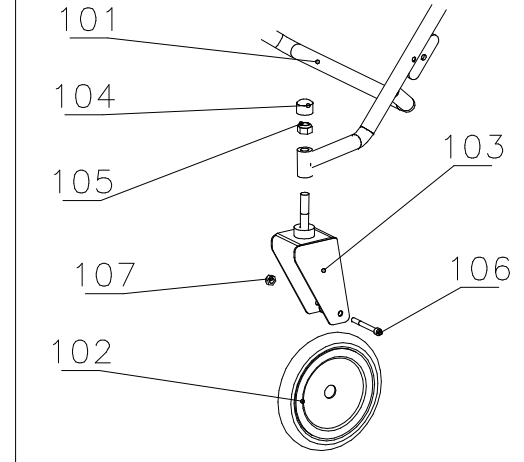

GROUP A/1 - ALTER 1 (100)

GROUP A/2 - ALTER 2 (200)

GROUP B (300)

GROUP C/1 - ALTER 1 (400)

GROUP C/2 - ALTER 2 (500)

GROUP B

GROUP A

400/500

SCALE:	AUTHOR: T. DVORSKÝ	DESC: T4X-STD, T4X-MINI
	DATE: 13.3.2006	
		NAME: PODVOZEK/CHASSIS DRAWING NR.: SVR00005