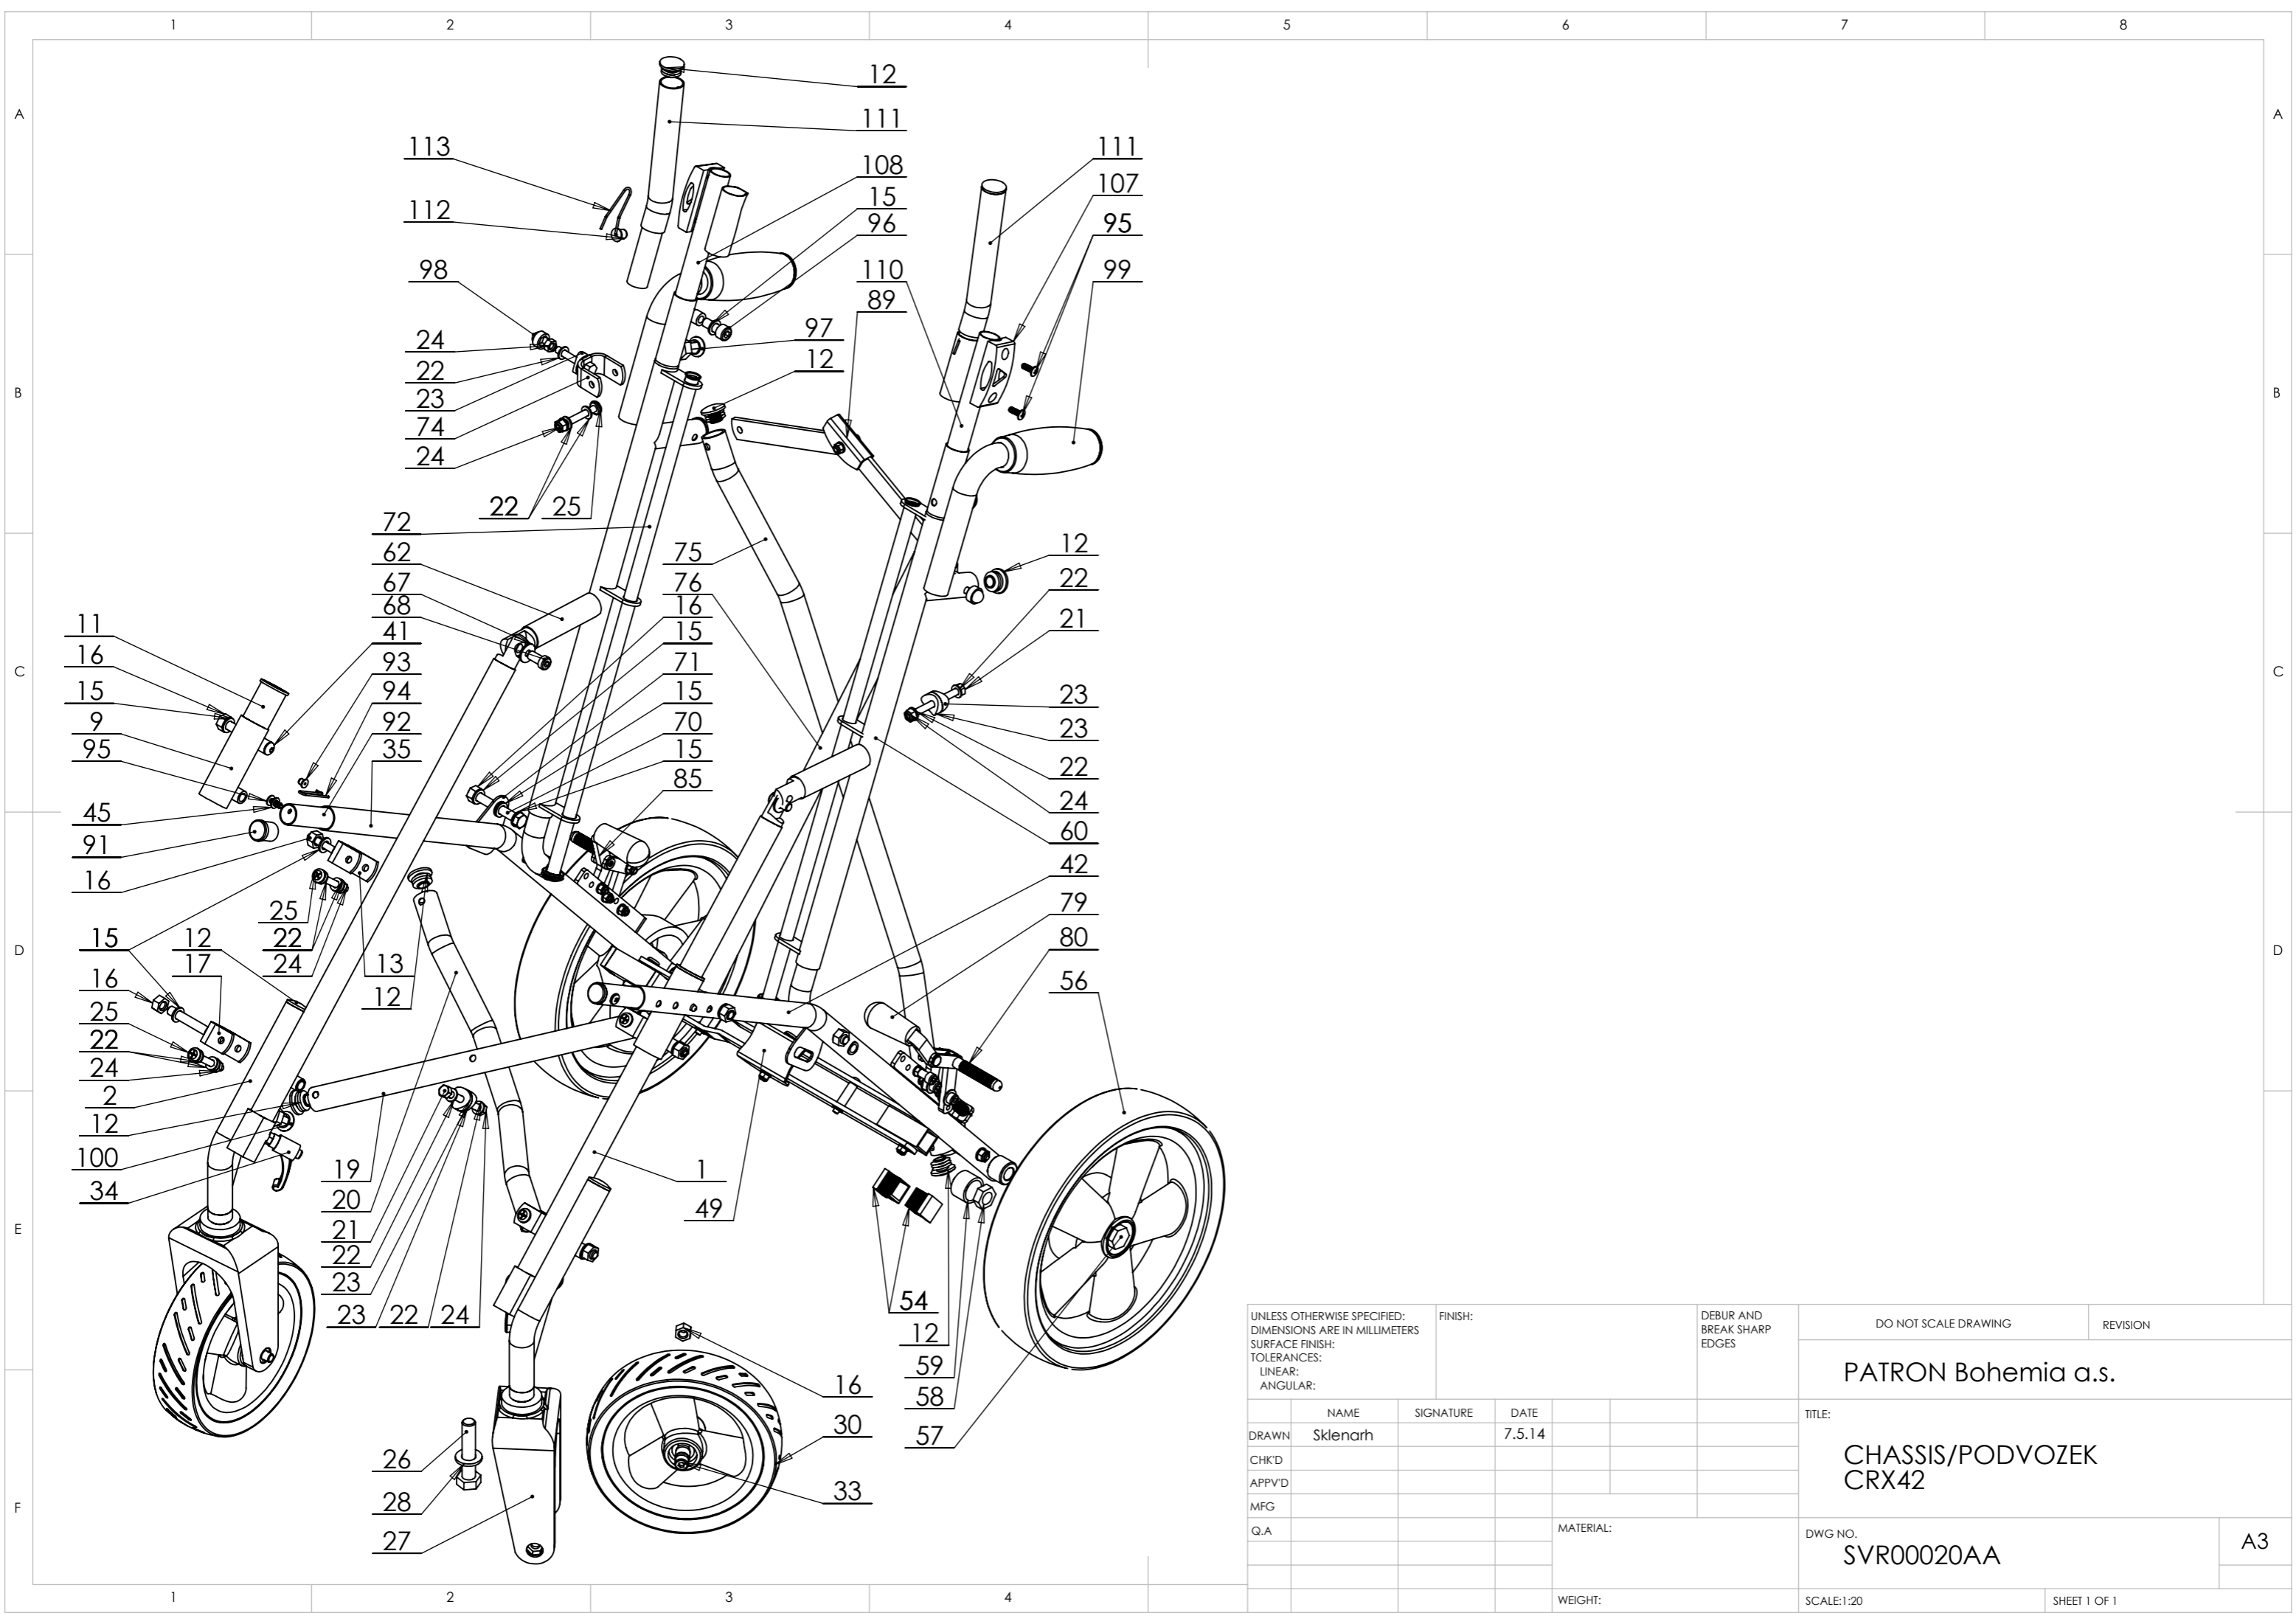

SCALE:	AUTHOR: Sklenarova	DESC: CRX - 42
	DATE: 08.08.2013	
	NAME: POTAHY/UPHOLSTERIES	DRAWING NR: SVR00014

UNLESS OTHERWISE SPECIFIED: DIMENSIONS ARE IN MILLIMETERS		FINISH:		DEBUR AND BREAK SHARP EDGES		DO NOT SCALE DRAWING		REVISION	
SURFACE FINISH:						PATRON Bohemia a.s.			
TOLERANCES:						TITLE:			
LINEAR:						CHASSIS/PODVOZEK			
ANGULAR:						CRX42			
NAME	SIGNATURE	DATE				DWG NO.			
DRAWN Sklenarh		7.5.14				SVR00020AA			A3
CHK'D									
APPV'D									
MFG									
Q.A					MATERIAL:				
					WEIGHT:		SCALE:1:20		SHEET 1 OF 1