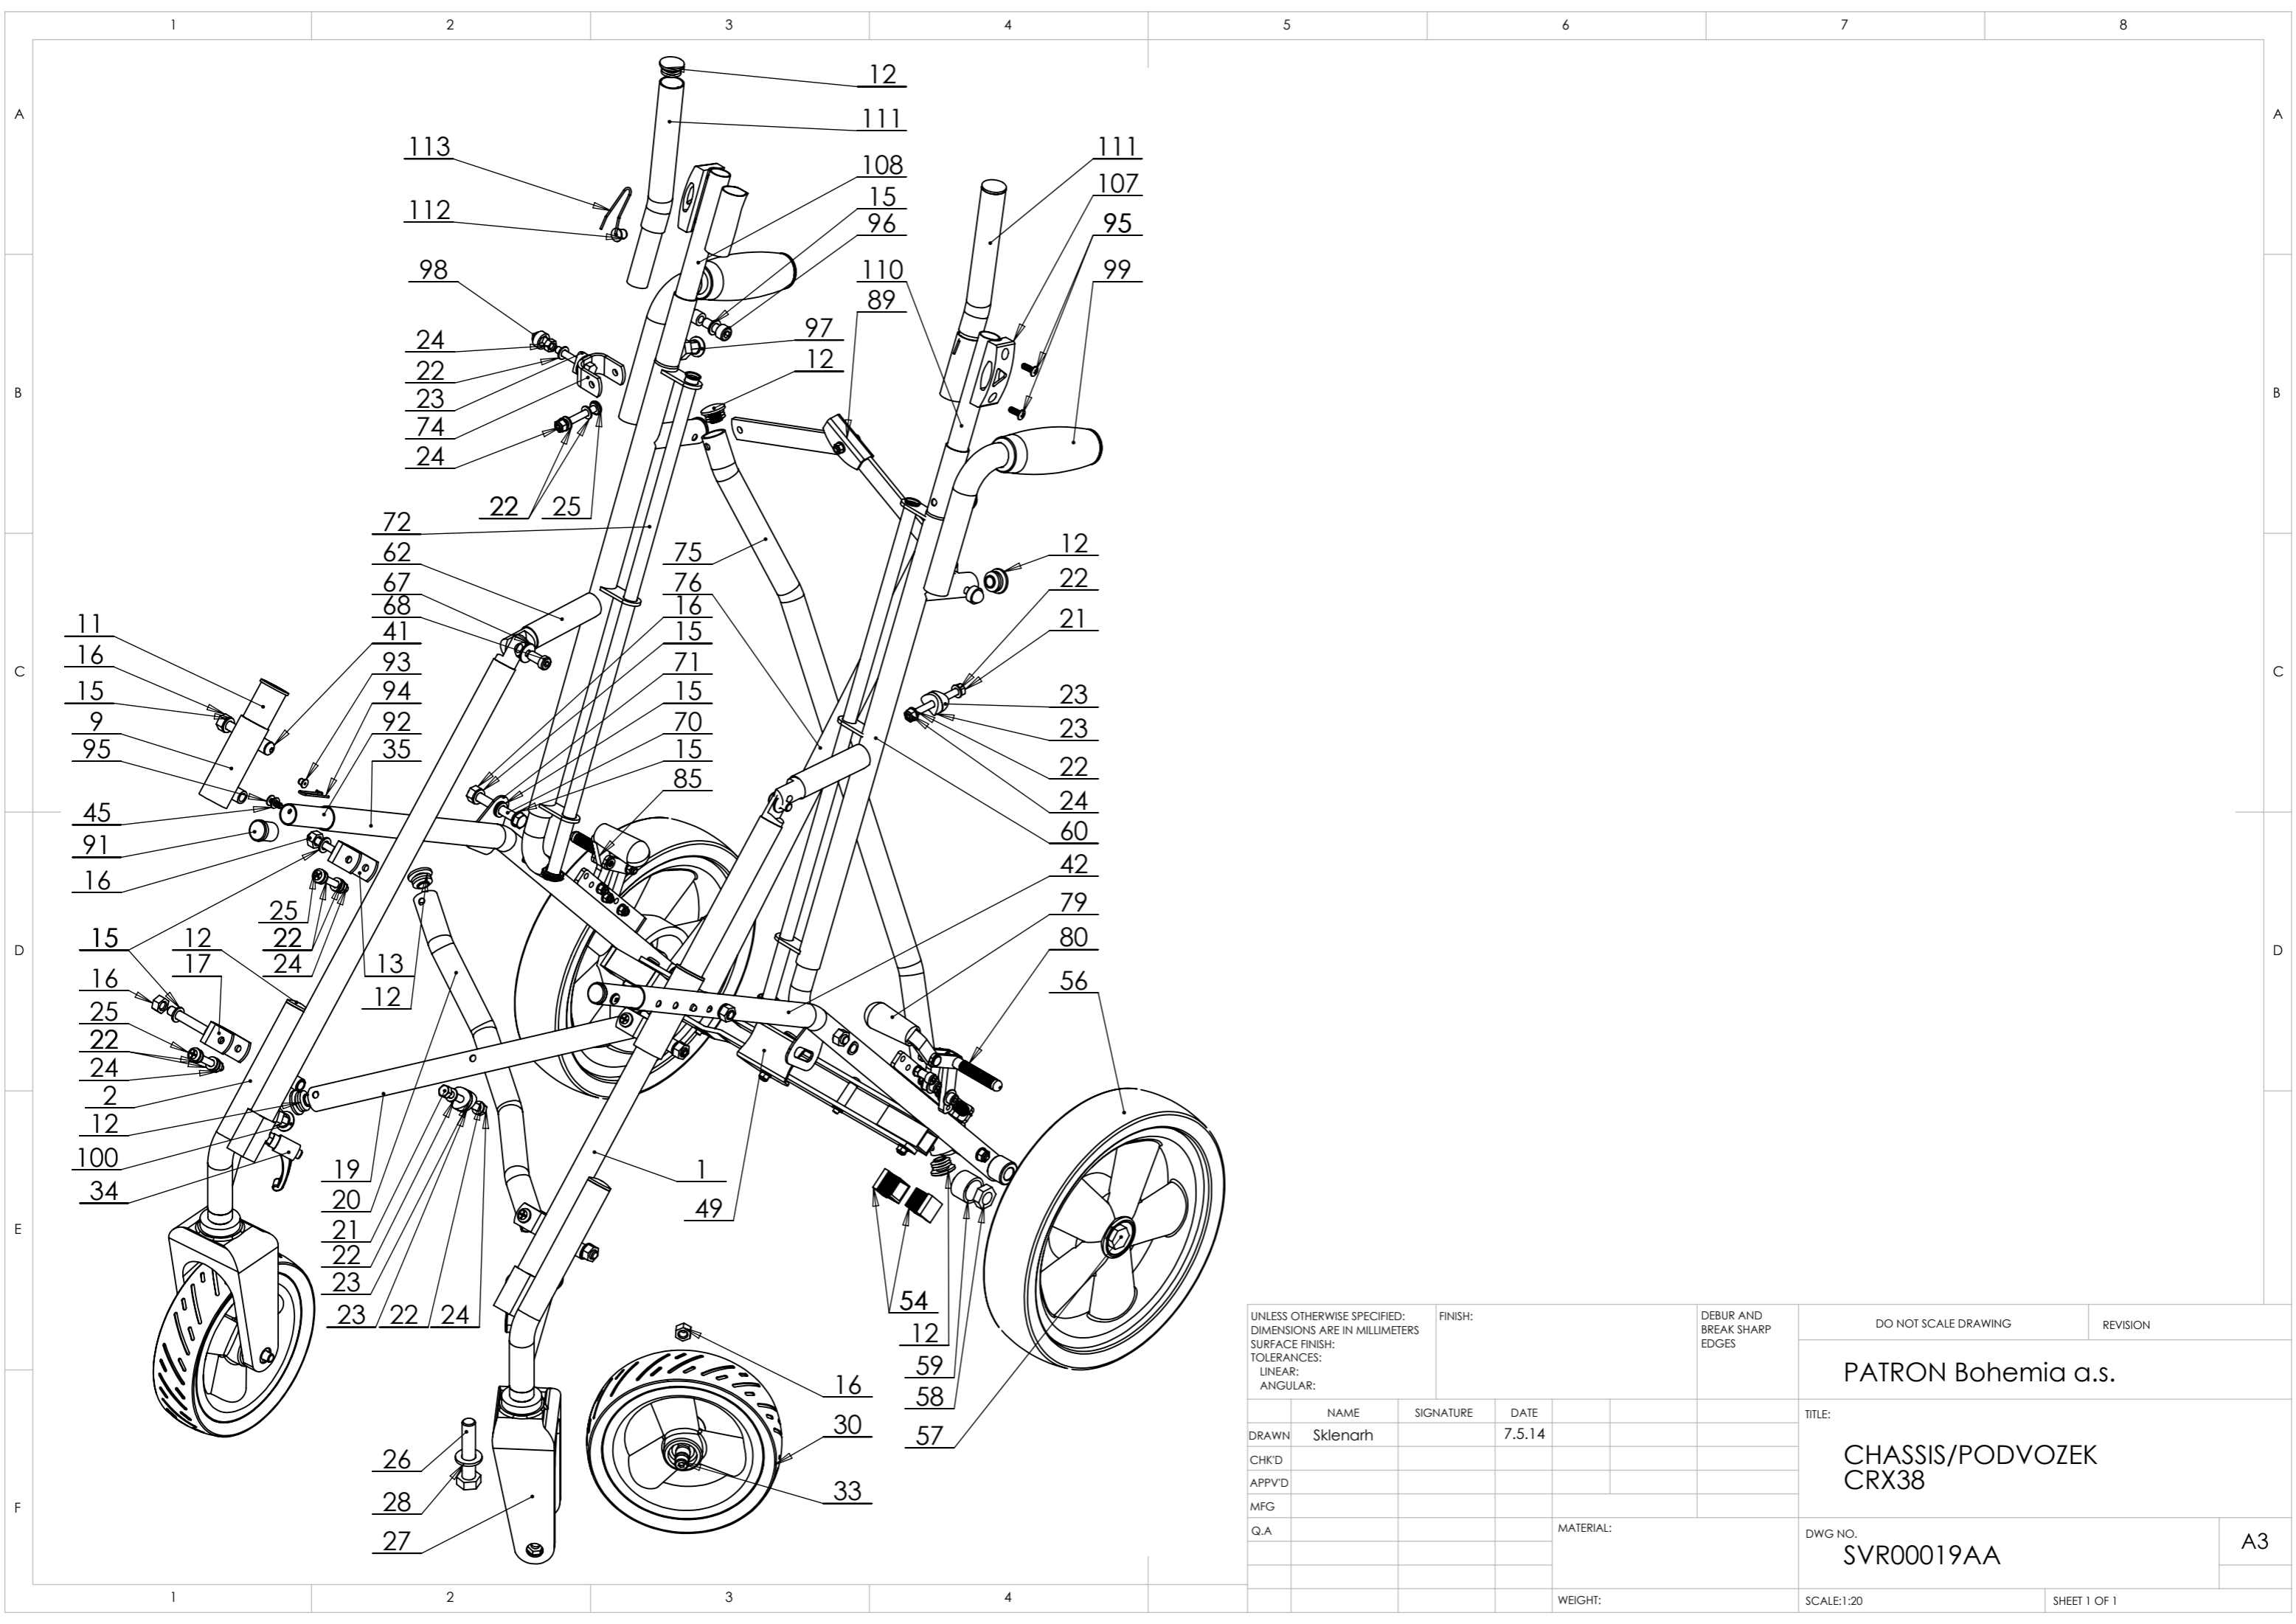

SCALE:	AUTHOR: Sklenarova	DESC: CRX - 38
	DATE: 08.08.2013	
	NAME: POTAHY/UPHOLSTERIES	DRAWING NR: SVR00013

UNLESS OTHERWISE SPECIFIED: DIMENSIONS ARE IN MILLIMETERS		FINISH:		DEBUR AND BREAK SHARP EDGES		DO NOT SCALE DRAWING		REVISION	
SURFACE FINISH:						PATRON Bohemia a.s.			
TOLERANCES:						TITLE:			
LINEAR:						CHASSIS/PODVOZEK			
ANGULAR:						CRX38			
NAME	SIGNATURE	DATE				DWG NO.			
Sklenarh		7.5.14				SVR00019AA			A3
					MATERIAL:				
					WEIGHT:		SCALE:1:20		SHEET 1 OF 1